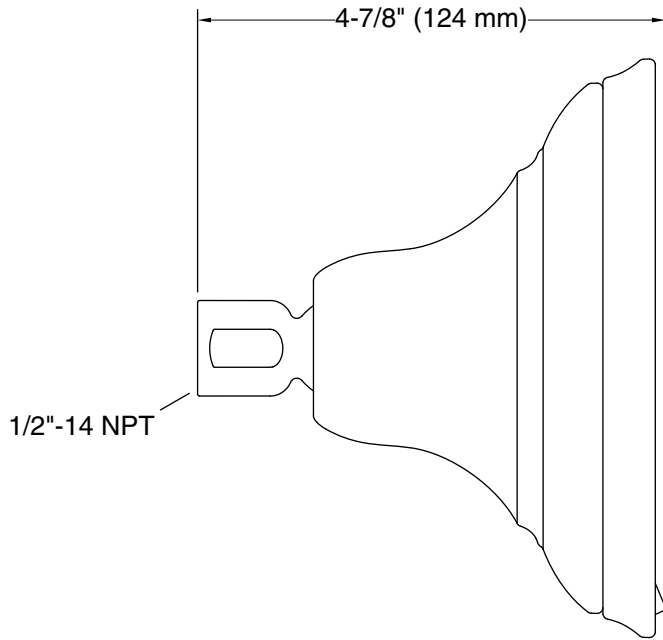

Technical Information

All product dimensions are nominal.

Showerhead/Body Spray:

Rated maximum flow: 2.5 gal/min (9.5 l/min)

Notes

Install this product according to the installation instructions.