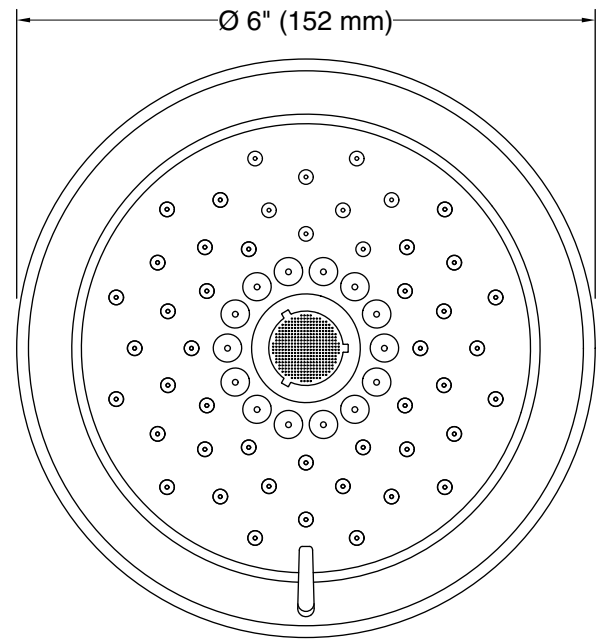

Features

- Multifunction shower head and handheld shower head each have advanced spray engines to provide three experiences: full coverage, pulsating massage, and silk spray.
- Full-coverage spray produces an encompassing spray ideal for everyday use.
- Pulsating massage spray targets sore muscles to ease away aches and pains.
- Silk spray releases a dense, luxurious spray ideal for rinsing.
- Thumb tab allows for a smooth transition between sprays.
- MasterClean™ sprayface features an easy-to-clean surface that withstands mineral buildup.
- 2.5 gpm (9.5 lpm) maximum flow rate.
- Coordinates with Bancroft and Devonshire faucets and accessories.

Material

- KOHLER finishes resist corrosion and tarnishing.

Installation

- Shower arm and flange sold separately.
- 1/2"-14 NPT connection.
- Wall-mount.

Recommended Products/Accessories

K-7397 Shower Arm and Flange
K-7395 Shower Arm and Flange
K-23723 Faucet cleaner

Color	Code	Description
	CP	Polished Chrome
	SN	Vibrant® Polished Nickel
	PB	Vibrant® Polished Brass
	BN	Vibrant® Brushed Nickel
	2BZ	Oil-Rubbed Bronze

Technical Information

All product dimensions are nominal.

Showerhead/Body Spray:

Rated maximum flow: 2.5 gal/min (9.5 l/min)

Notes

Install this product according to the installation instructions.